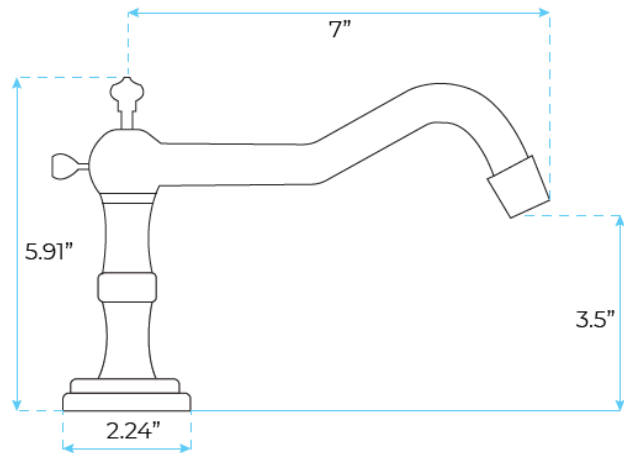

BATHSELECT ANTIQUE FINISH BRASS COMMERCIAL AUTOMATIC SENSOR FAUCET SPECS

Specs:

- Installation Type: Deck Mount
- Style: Traditional/Classic
- Spout Type: Low Arc, Fixed
- Handle Type: Cross
- Body Material: Brass
- Spout Material: Brass
- Number Of Holes: 1
- Valve Type: Ceramic Valve
- Flow Rate: 1.2 GPM / 4.5 LPM